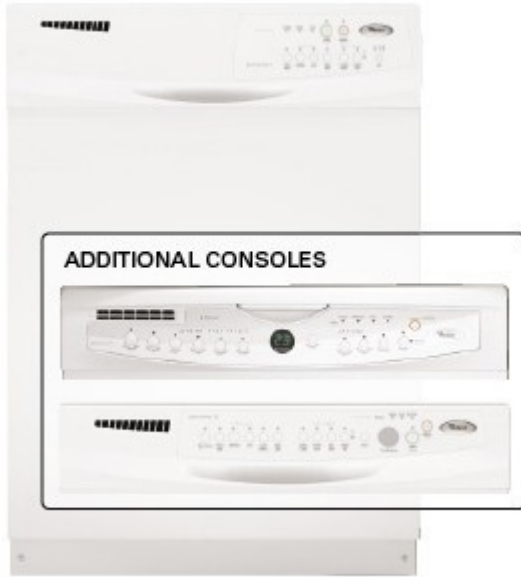

Remedy: Consumers with one of these dishwashers should **immediately stop using it, disconnect the electric supply** by shutting off the fuse or circuit breaker controlling it, and inform all users of the dishwasher not to use it due to the risk of fire. Consumers should **call Whirlpool to determine** if their dishwasher is included in this recall. If it is included, Whirlpool Corporation will schedule a free in-home repair. Please do not return the dishwasher to the retailer where it was purchased, as retailers are not prepared to take them back. If you own a Whirlpool® brand and Kenmore® brand under-the-counter plastic tall tub dishwasher and have had service on your wash motor between August 2004 and January 2005, please call Whirlpool Corporation to determine if your unit is included in this recall and to schedule a free, in-home inspection.

Consumer Contact: Call Whirlpool Corporation **toll free at (866) 769-7260** anytime, or go to the firm's Web site at repair.whirlpool.com

REPRESENTATIVE MODELS

WHIRLPOOL